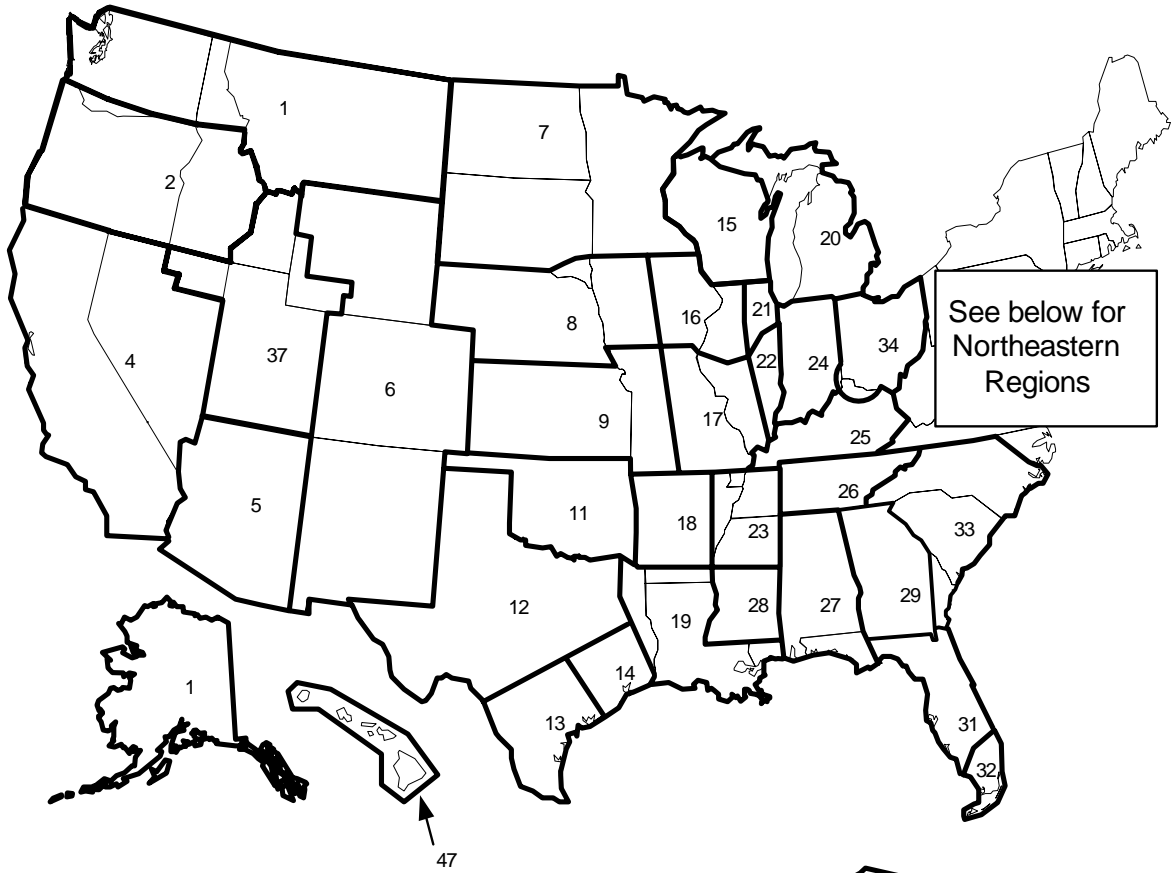

WEBSITE <http://www.frymaster.com>

(Rev: Sep 11)

\* 8195026 \*

**Domestic Service Regions**

To obtain warranty service in your locality , call the Factory Authorized Servicer (FAS) or branch nearest you **in your Service Region**. The FAS or branch may be called to arrange service , purchase parts , or offer technical assistance . If you have questions or need assistance locating your FAS or one of its branches call the **Frymaster** toll-free number (1-800-551-8633).